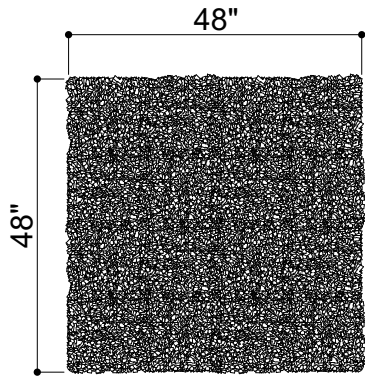

SOFT LEAF

PERSPECTIVE VIEW

SOFT LEAF

① ELEVATION 1

SOFT LEAF

GREENERY CONFIGURATIONS

Trimmed 100% Density

Lush 50% Density