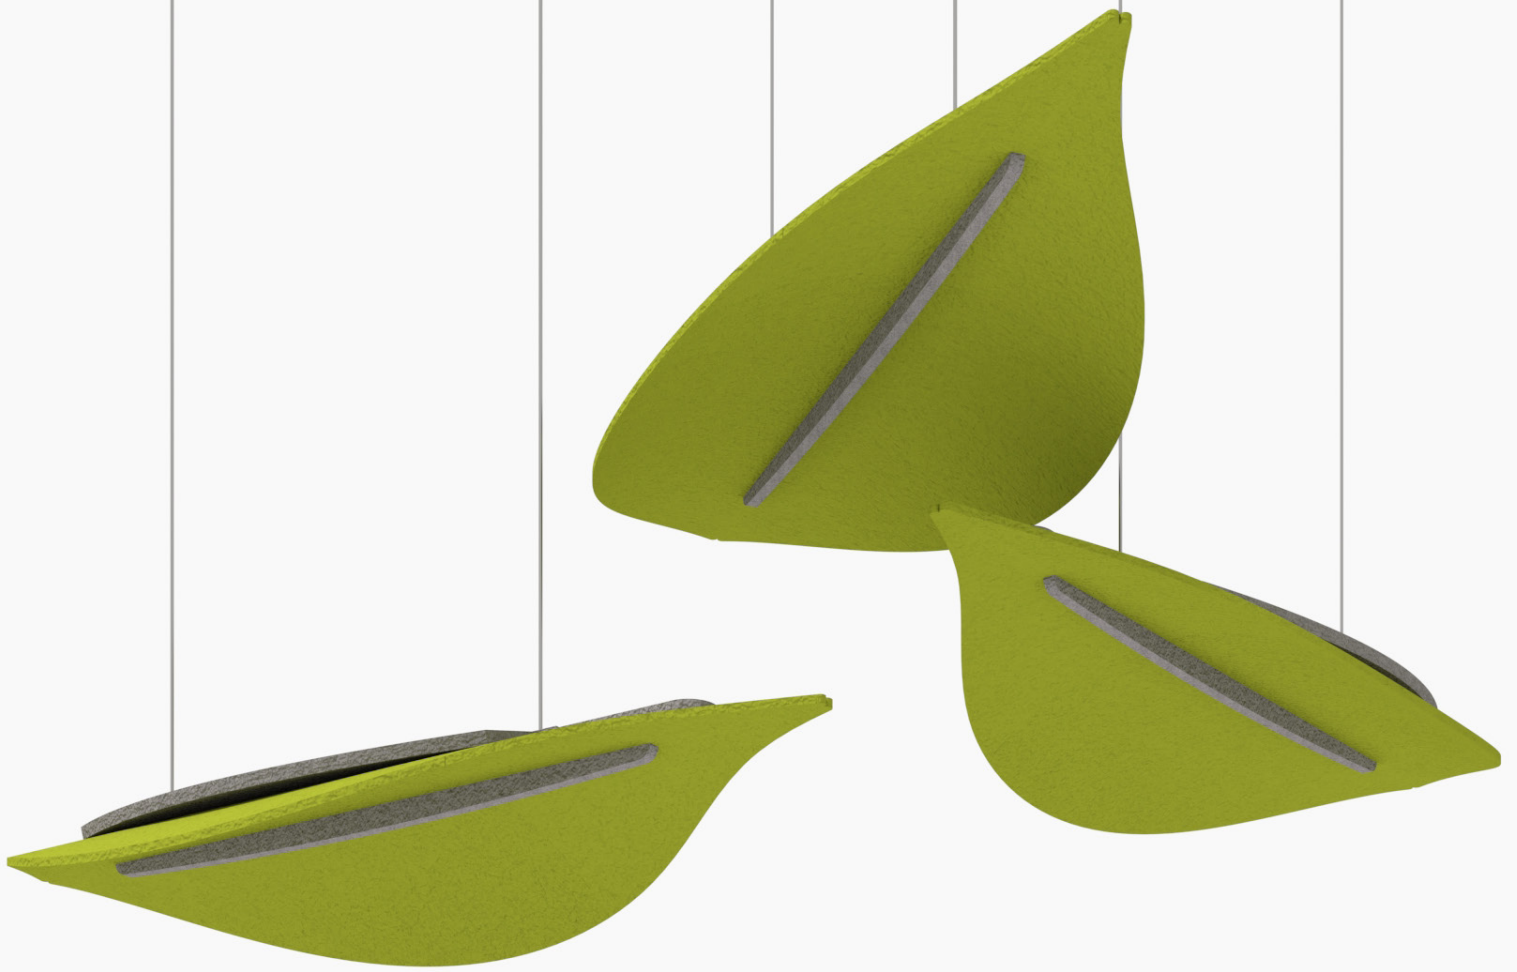

SOFT LEAF

BIO-SFL-001

SOFT LEAF

INTRODUCTION

The Plantscape Soft Leaf collection is a completely customizable art installation for your space. It features an array of larger than life leaves which are to be mounted either to a wall or ceiling. They can provide shade as well as noise reduction while also bringing a sense of life to any space. Let Soft Leaf transform your space into a light and airy hub for human connection.

SND107
GRASSHOPPER

SND105
SAND DOLLAR

EXPERIENCE AIRINESS

Feel the leaves falling around you without making a sound. They dance through the sky as they are alive. Follow their path and notice its curves. Feel transformed into an object just as light and float alongside them.

SOFT LEAF

PERSPECTIVE VIEW

SOFT LEAF

① ELEVATION 1

SOFT LEAF

GREENERY CONFIGURATIONS

Trimmed 100% Density

Lush 50% Density

REPLICA GREENERY

Replica greenery is the most versatile indoor foliage system, with a massive variety of plant types that can be mixed and matched regardless of atmospheric conditions.

- VARIETY ● ● ● ● ●
- DURABILITY ● ● ● ● ●
- INITIAL COST ● ● ● ● ○
- ONGOING COSTS ● ○ ○ ○ ○